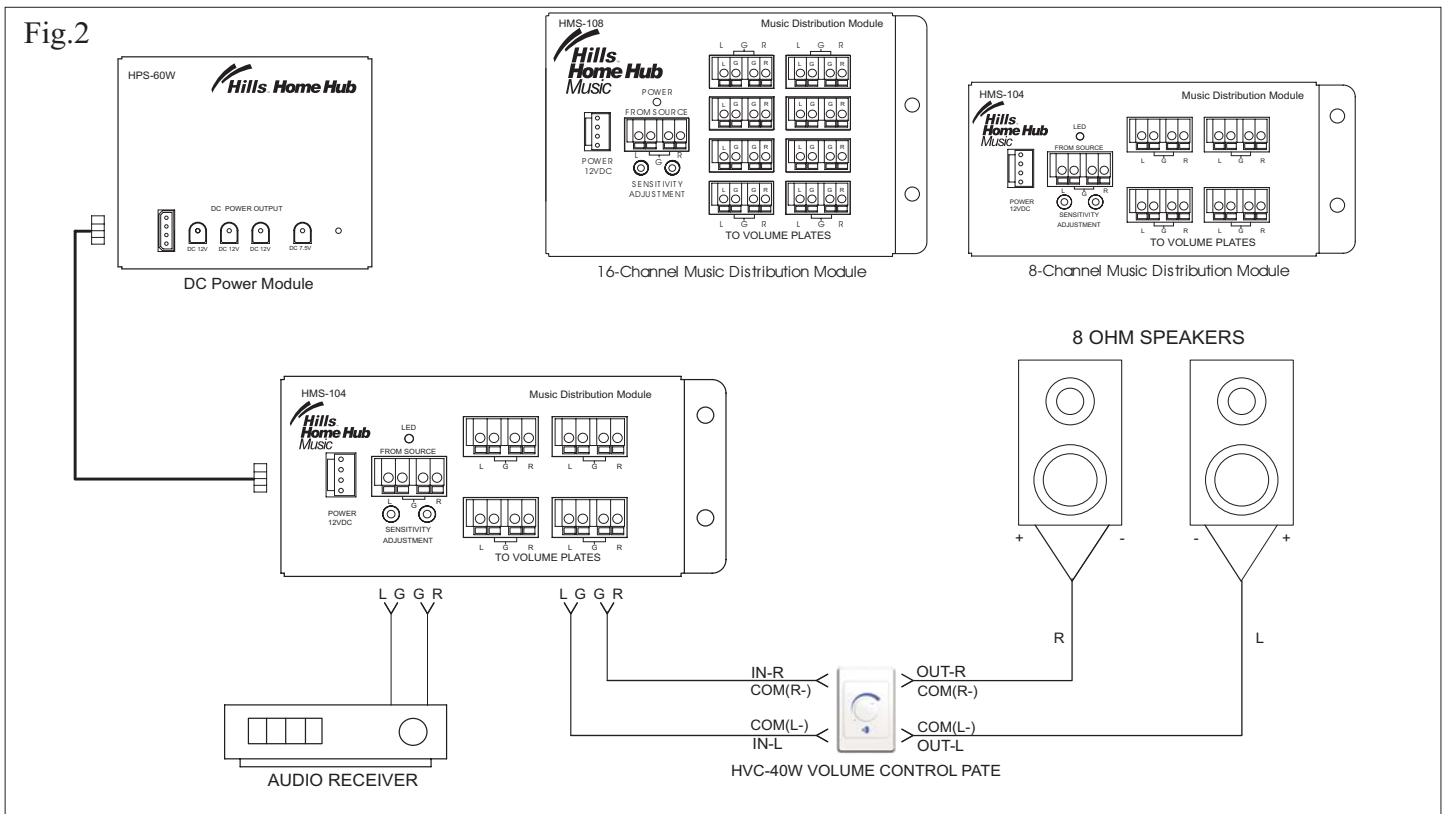

Gain/Sensitivity Adjustment

There is a gain/sensitivity adjustment used for tuning the power amplified level. Different audio has different output level, if your audio is a low level output, then you can use gain/sensitivity adjust to increase the gain and get appropriate volume.