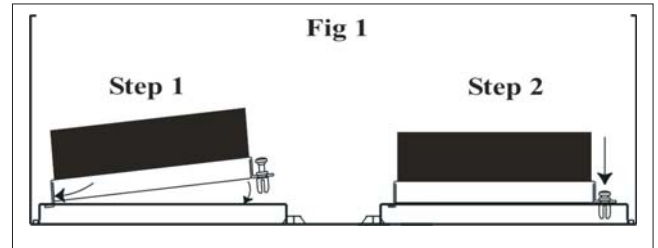

HMS-104 / 108 MUSIC DISTRIBUTION MODULE & HVC-40W VOLUME CONTROL PLATE

Description:

The Hills Home Hub[®] HMS-104 and 108 Music Distribution Modules deliver whole house music for up to eight rooms. Since the amplification is done after stereo receiver, it permits true individual volume control at each location. The HVC-40W 40W Stereo Volume Control Plate provides superior performance, this volume control plate increases or decreases volume in ten steps, of 3dB increments each.

Installation: (see Fig. 1)

To install the module, simply insert the tabs to the cap located on the rail of the enclosure. Press the fastener to lock the module at the desired position.

Operation / Wire: (see Fig. 2)

Note- Use 1 twisted pair of a Cat5/5e cable for the Left and Right channels.

Using 14 gauge speaker cable, connect the "IN-R / COM" and "IN-L / COM" from the volume control to the music module terminals L-G-R labeled "TO VOLUME PLATES". Simply strip off wires and insert into the appropriate terminal blocks.