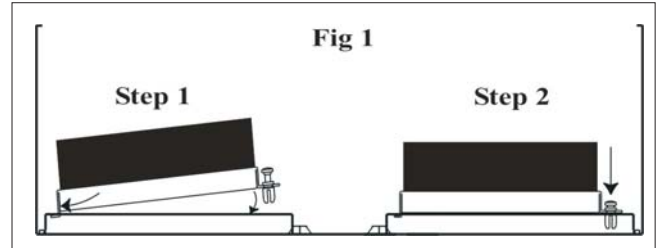

Hills Home Hub[®]

HVS-104PV RF SPLITTER

Installation: (see Fig. 1)

This Hills Home Hub[®] Passive Video Splitter Module is used to route the antenna signal, Satellite TV or Cable TV to multiple locations. The Hills Home Hub[®] HVS-306AIR Active Splitter Video Amplifier Module may be required when the RF signal must travel over longer cable distances. To install the module, simply insert tabs to the cap located on the rail of the enclosure. Press the fastener to lock the module at the desired position.

Operation: (see Fig. 2)

Use only RG-6Q Quad shield Coax cable. A video source is connected to the "IN" port located in the center of the splitter. OUTPUT ports can route the input RF signal to up to four locations.