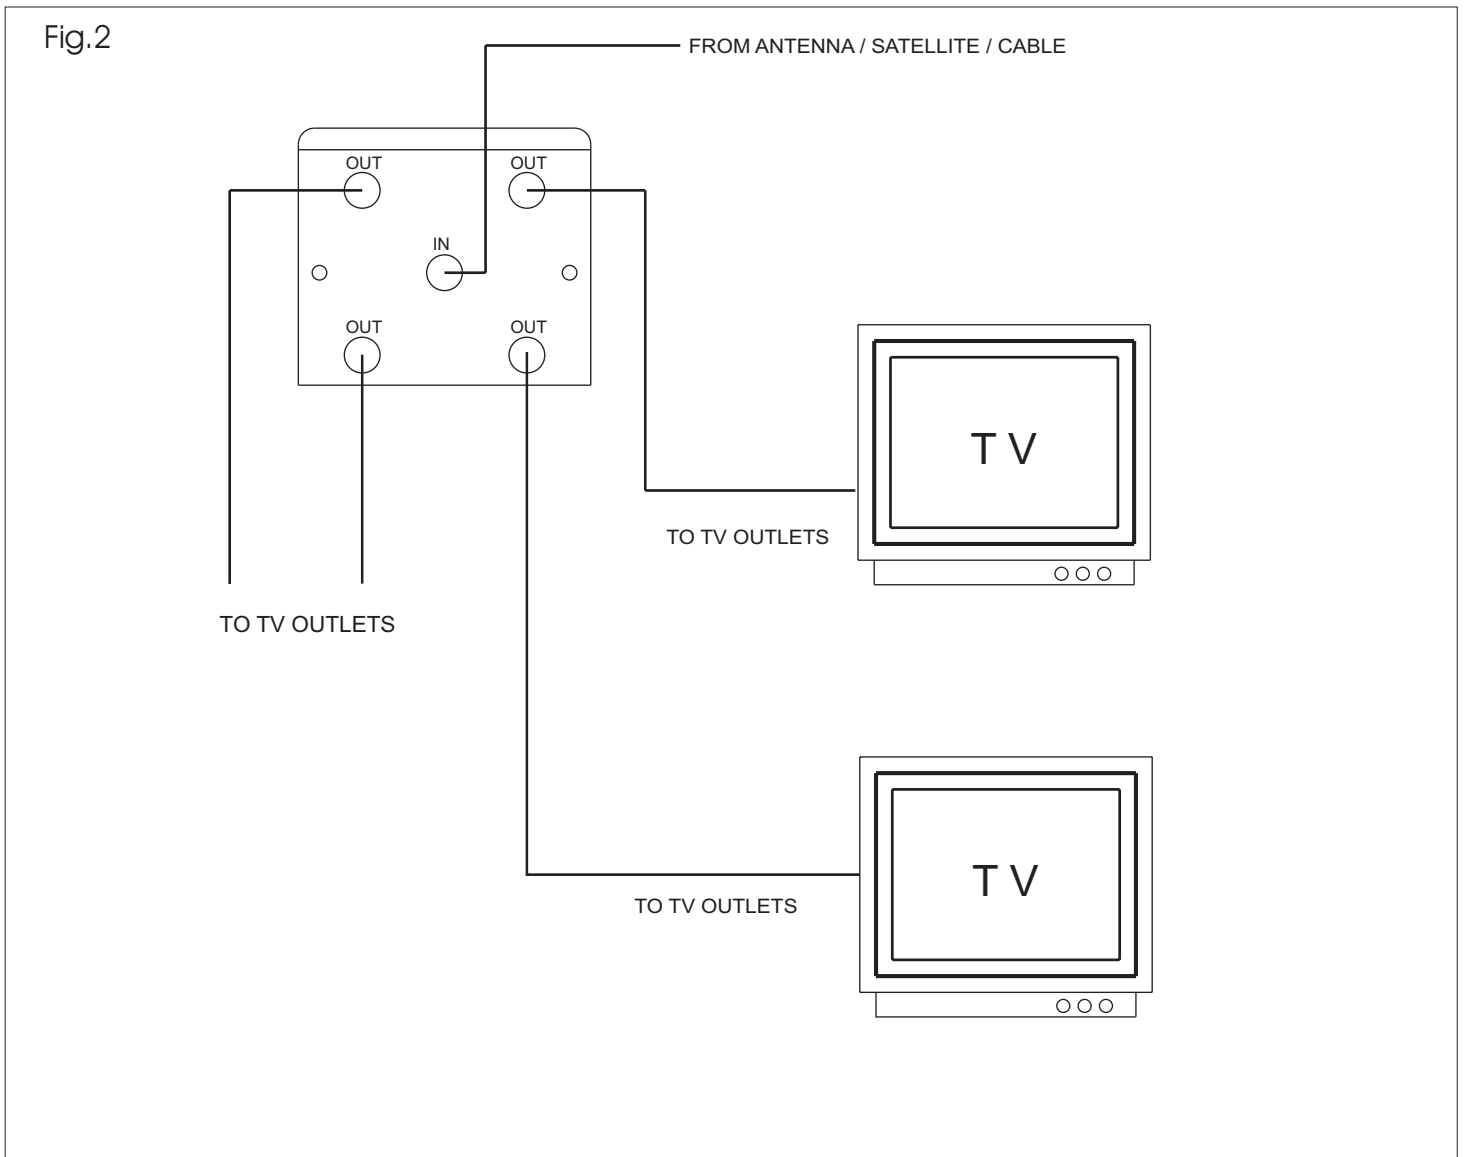

Operation: (see Fig. 2)

Use only RG-6Q Quad shield Coax cable. A video source is connected to the "IN" port located in the center of the splitter. OUTPUT ports can route the input RF signal to up to four locations.

It is recommend that unused output ports should be capped with 75ohm terminator.