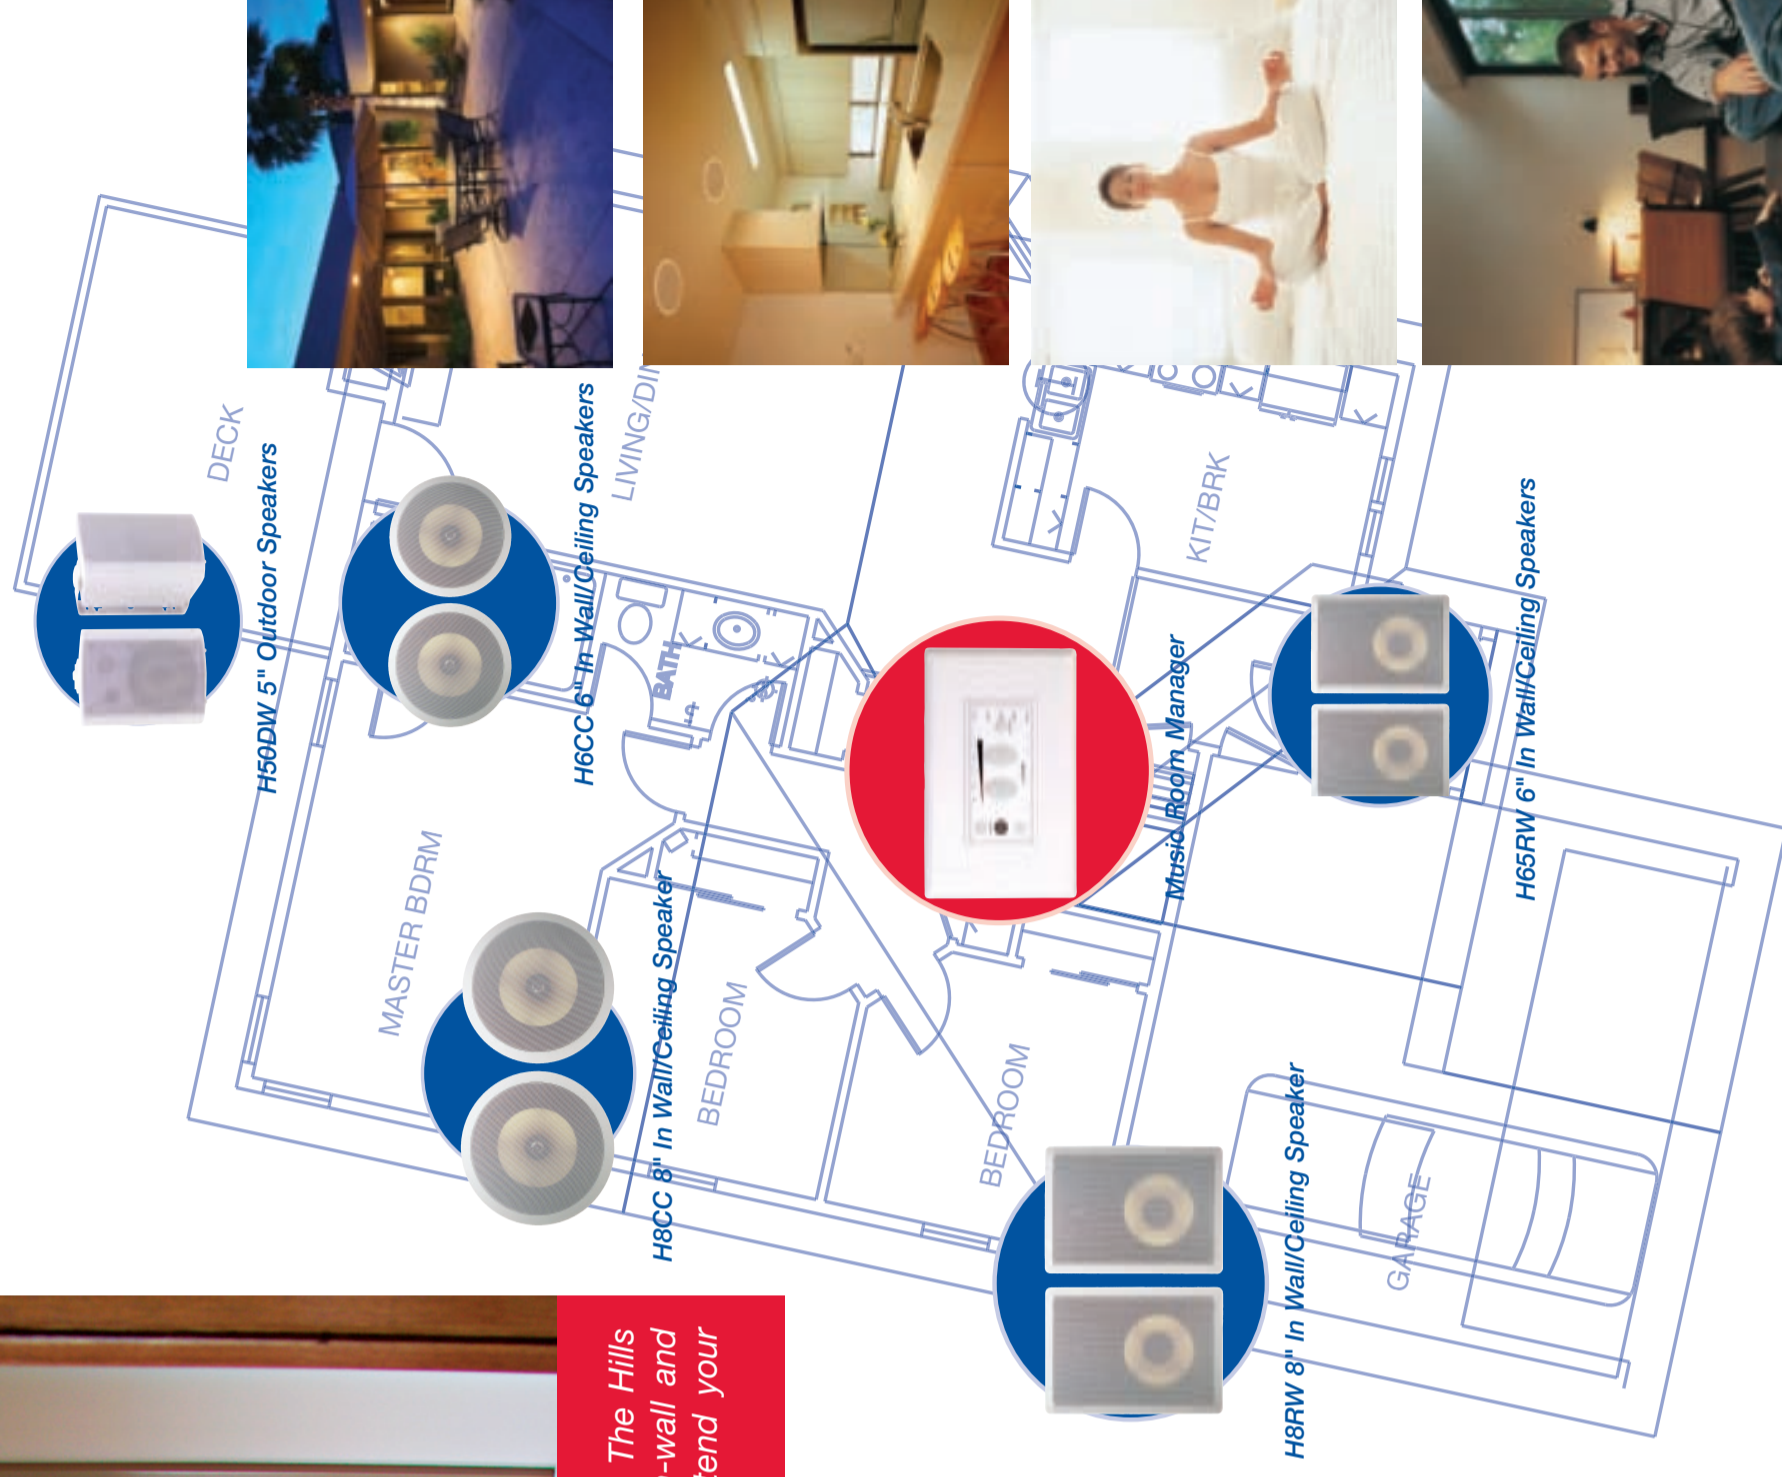

Speak to your provider about Hills Home Music