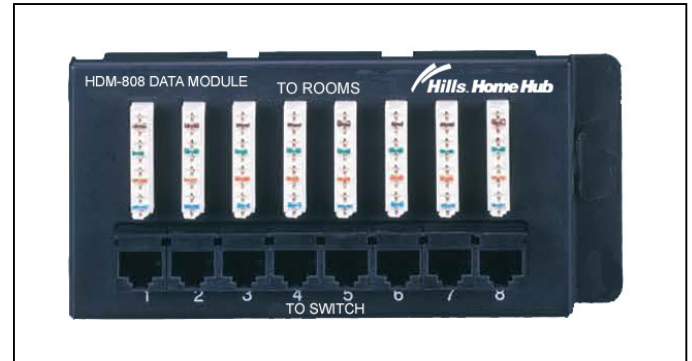

# HDM-808 Data / Patch Module

The Hills Home Hub HDM-808 Data / Patch Panel Module provides network interface for local area network applications such as home computer networks and ADSL services, and supports Category 5e performance.

This module provides eight 4-pair 110/IDC connectors, and each of them connects to an individual RJ-45 jack for patching to the Hills Home Hub **HES-108** Ethernet Switch.

**Available from July 1st 2004.**