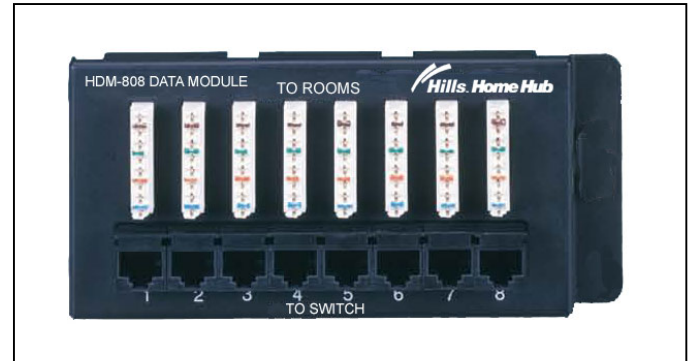

HDM-808 Data / Patch Module

The Hills Home Hub HDM-808 Data / Patch Panel Module provides network interface for local area network applications such as home computer networks and ADSL services, and supports Category 5e performance.

This module provides eight 4-pair 110/IDC connectors, and each of them connects to an individual RJ-45 jack for patching to the Hills Home Hub **HES-108** Ethernet Switch.

Available from July 1st 2004.